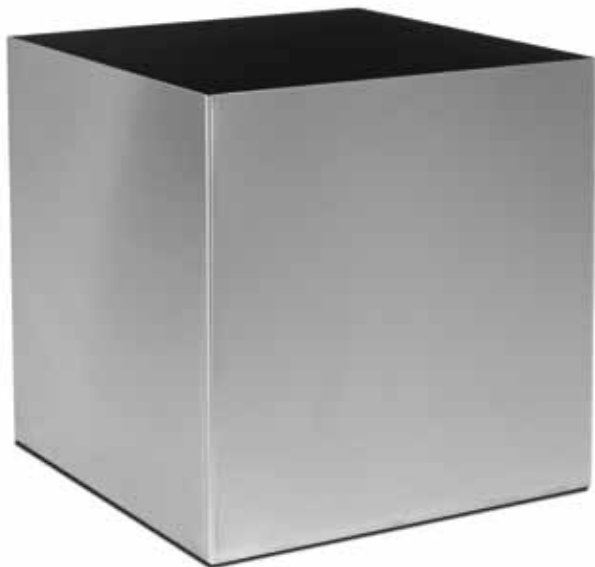

Parel Roestvrijstaal

Parel Stainless Steel | Parel Edelstahl

Deze RVS vierkante plantenbakken zijn gelakt en kunnen worden voorzien van een verzonken wielbodem. De binnenzijde is voorzien van een coating waardoor ze waterdicht zijn.

These stainless steel square planters are laquered and can be supplied with hidden castors. The inner-side is fitted with a waterproof coating.

Diese quadratischen Edelstahl-Pflanzgefäße sind lackiert und können mit Rollen ausgestattet werden. Die Innenseite ist mit einer wasserfesten Lackierung versehen.

50 cm	50 cm	50 cm	44 cm	

Parel wielbodem | castor base | Rollenkranz VK 50x50 cm

Parel Roestvrijstaal

Parel Stainless Steel | Parel Edelstahl

Deze RVS langwerpige plantenbakken zijn gelakt en kunnen worden voorzien van een verzonken wielbodem. De binnenzijde is voorzien van een coating waardoor ze waterdicht zijn.

These stainless steel rectangular planters are laquered and can be supplied with hidden castors. The inner-side is fitted with a waterproof coating.

Diese rechteckigen Edelstahl-Pflanzgefäße sind lackiert und können mit Rollen ausgestattet werden. Die Innenseite ist mit einer wasserfesten Lackierung versehen.